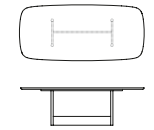

DISEGNI - DRAWINGS

MISURE - SIZE

Piano a botte
Shaped top
200 x 108 cm x h - 79" x 43" x h
250 x 112 cm x h - 98" x 44" x h
280 x 115 cm x h - 110" x 45" x h
300 x 120 cm x h - 118" x 47" x h
300 x 140 cm x h - 118" x 55" x h

± h 75 cm / ± h 30"

The height of the table could change depending on the material of the top. For more information check the price list.

PIANO

Legno impiallacciato
Legno massello
Ceramica opaca
Ceramica lucida
Ceramica finitura seta
Marmo lucido o opaco

TOP

Veneered wood
Solid wood
Mat ceramic
Glossy ceramic
Silk finish ceramic
Glossy or mat marble

BASE

Metallo
Bianco
Marrone
Nero
Supreme anthracite
Tortora
Metallo Plus
Bronzo
Piombo
Oro perlato
Ottone opaco
Rame opaco

BASE

Metal
White
Brown
Black
Supreme anthracite
Dove grey
Plus metal
Bronze
Lead
Pearl gold
Mat brass
Mat copper

PAG. 27, 28-29, 30, 31, 32, 33

250x112 - piano in rovere carbone, base piombo / coal oak top, lead base