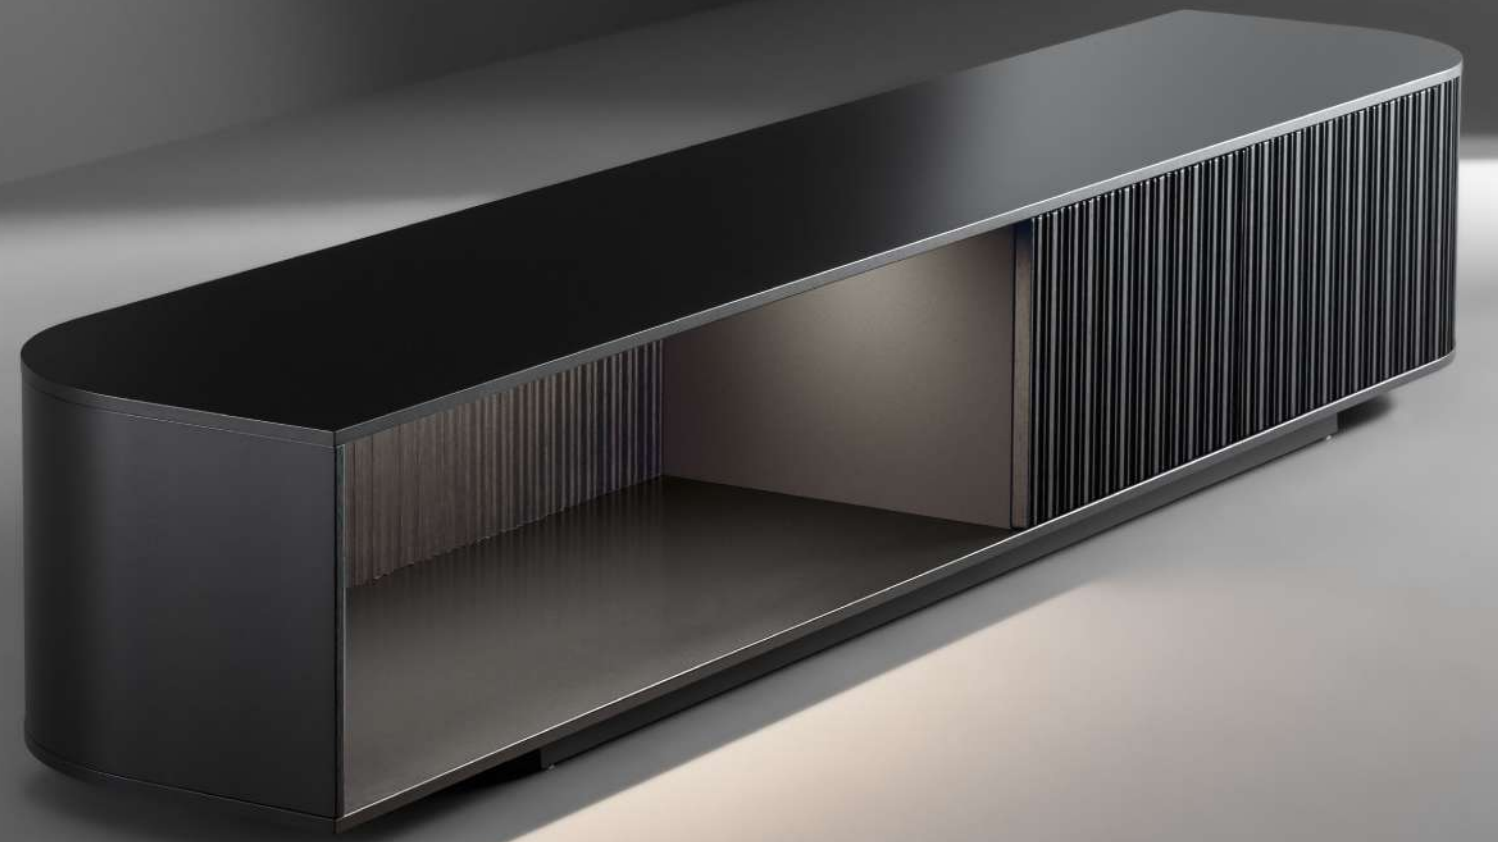

PEPITA lampada da terra/floor lamp
Studio Team Design

DUNE TV STAND LIGHT porta TV/TV stand
design Giuseppe Viganò

DUNE TV STAND LIGHT porta TV/TV stand
design Giuseppe Viganò

SCULPTURAL porta TV/TV stand
design Alain Gilles