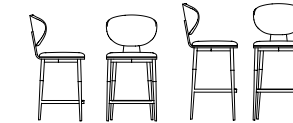

PAG. 110, 111

Neully too - rivestimento in tessuto 8D76, base girevole piombo / upholstered in 8D76 fabric, lead swivel base

NEW 24

OLOS TOO

DISEGNI - DRAWINGS

MISURE - SIZE

OLOS TOO H 67 57 x 50 x h 102 cm
22" x 20" x h 40"