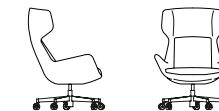

DISEGNI - DRAWINGS

MISURE - SIZE

NEWTON
77 x 80 x h 107 cm
30" x 31" x h 42"

RIVESTIMENTO

Tessuto
Pelle

BI-RIVESTIMENTO

Sedile
Tessuto
Cuscini frontali
Pelle

IMBOTTITURA

Poliuretano schiumato a freddo

COVER

Fabric
Leather

BI-COVER

Seat
Fabric
Front cushions
Leather

PADDING

Cold-foamed polyurethane

BASE GIREVOLE

Metallo Plus
Bronzo
Piombo

RUOTE

Nero

SWIVEL BASE

Plus metal
Bronze
Lead

WHEELS

Black

PAG. 129

Newton - rivestimento in pelle Panarea C10, base girevole bronzo / upholstered in C10 Panarea leather, bronze swivel base

PAG. 130, 131

Newton - sedile in tessuto 9B69, cuscini frontali in pelle Panarea C11, base girevole piombo / seat in 9B69 fabric, front cushions in C11 Panarea leather, lead swivel base