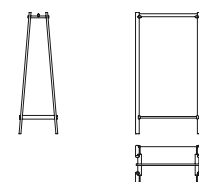

PAG. 210, 211

Alma - rami in legno massello noce Americano, base cemento grigio / American walnut solid wood branches, grey concrete base

NEW 24

ISOLA

DISEGNI - DRAWINGS

MISURE - SIZE

ISOLA
53 x 89 x h 165 cm
21" x 35" x h 65"